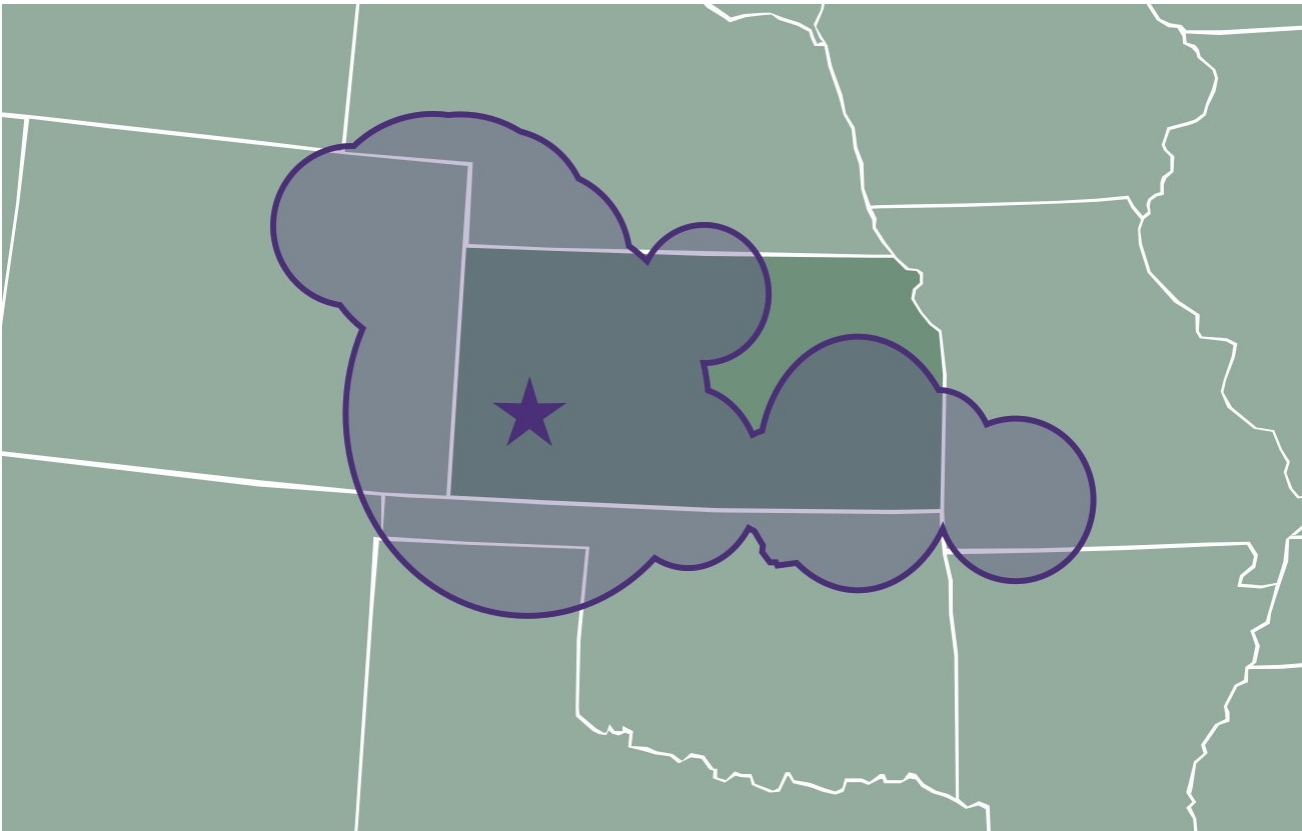

MARKETING & MEDIA KIT

The
AG NETWORK

Agricultural Programming Director for The Ag Network and its flagship station KBUF AM/FM.

Ken began his broadcasting career in high school while growing up on the family farm and ranch shares his passion on telling the story of agriculture to an audience interested in knowing where their food comes from and the steps it takes to get from farm to fork.

Ken has reported from China, Cuba and the European Union and brings his knowledge of the international marketplace to his broadcasts. He also served as a legislative aide for a member of Congress and understands the importance of public policy to the daily lives of farmers and ranchers.

Ken also hosts the weekly television show “The Kansas Ag Report” which airs across the state of Kansas. His career has taken him from small town stations to network and syndicated programs. When he is not on the air, Ken serves as a member of the Kansas Legislature and is currently the chairman of the House Agriculture Committee. Ken attended Colby Community College and Kansas State University, he and his wife Lori have four grown children.

The **AG NETWORK**

Affiliates

The Ag Network is comprised of 38 radio stations in the heart of American agriculture, covering portions of Kansas, Nebraska, Colorado, Oklahoma, Texas, Missouri and Arkansas.